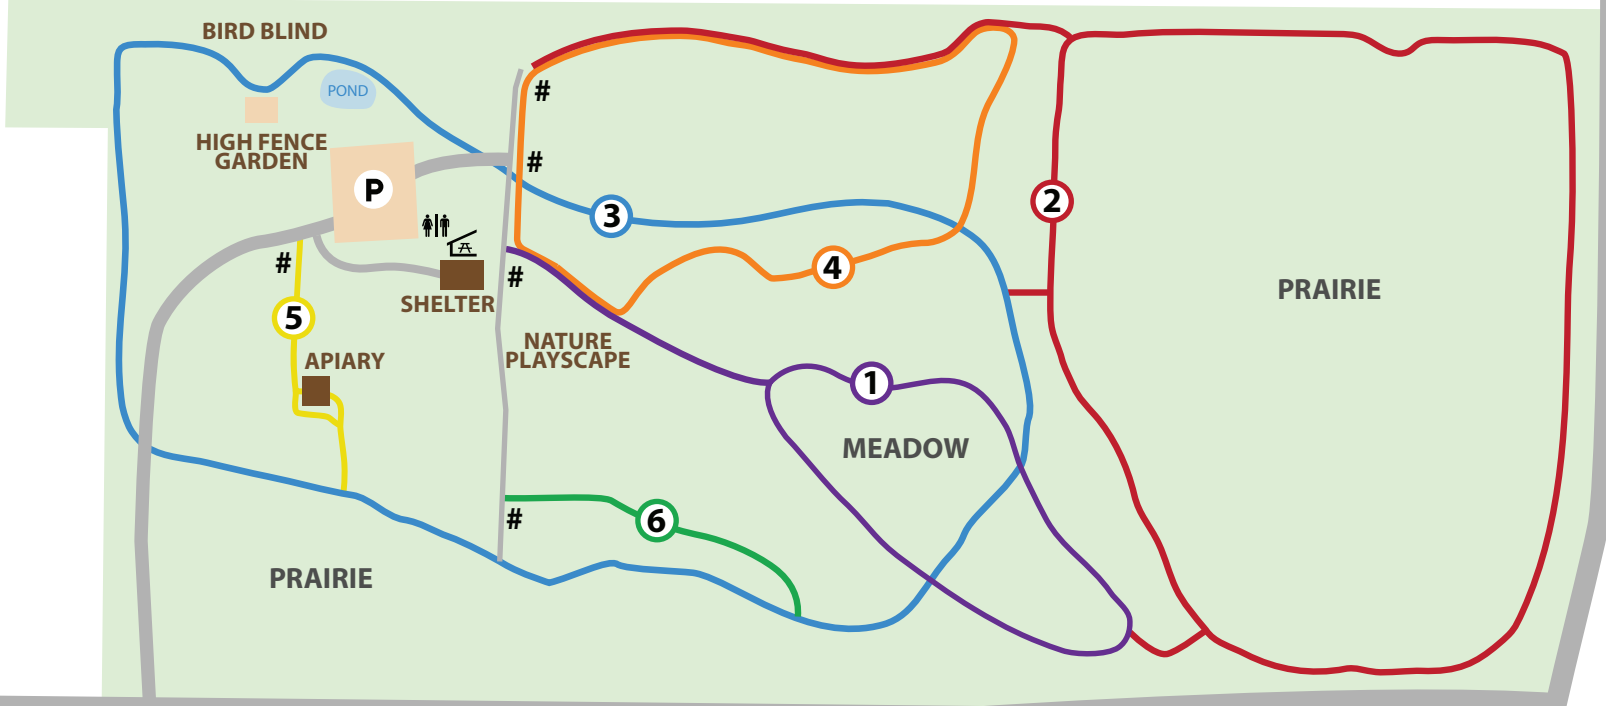

**1** Meadow Loop  
0.7 miles

**2** Prairie Loop  
1.3 miles

**3** Mile Loop  
1 mile

**4** Russ Loop  
0.5 miles

**5** Apiary Spur  
0.1 miles

**6** Playscape Spur  
0.2 miles

- Restrooms
- Parking
- Trailhead
- Picnic Area
- Picnic Shelter

BEAVER VALLEY RD.

ENTRANCE

KEMP RD.